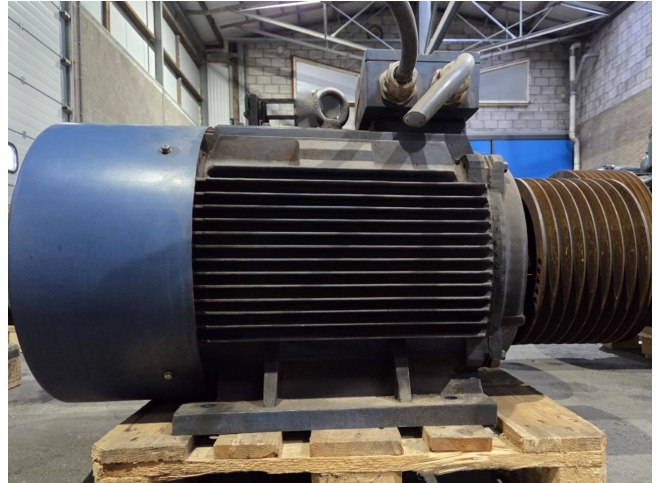

Dutchi DM1-HE 280M4

Specifications

Marque	Dutchi
Type	DM1-HE 280M4
kW	90
RPM	1485
Size & Weight	1120x700x720 mm (LxWxH) & 605 kg
50 Hz / 60 Hz	50/60
Stock	1

Description

Used Dutchi DM1-HE 280M4

Used Dutchi DM1-HE 280M4 electric motor with the following specifications: 50/60 Hz - 90/108 kW - 1485/1780 RPM. Dimensions: 1120x700x720 mm (LxWxH) & 605 kg.